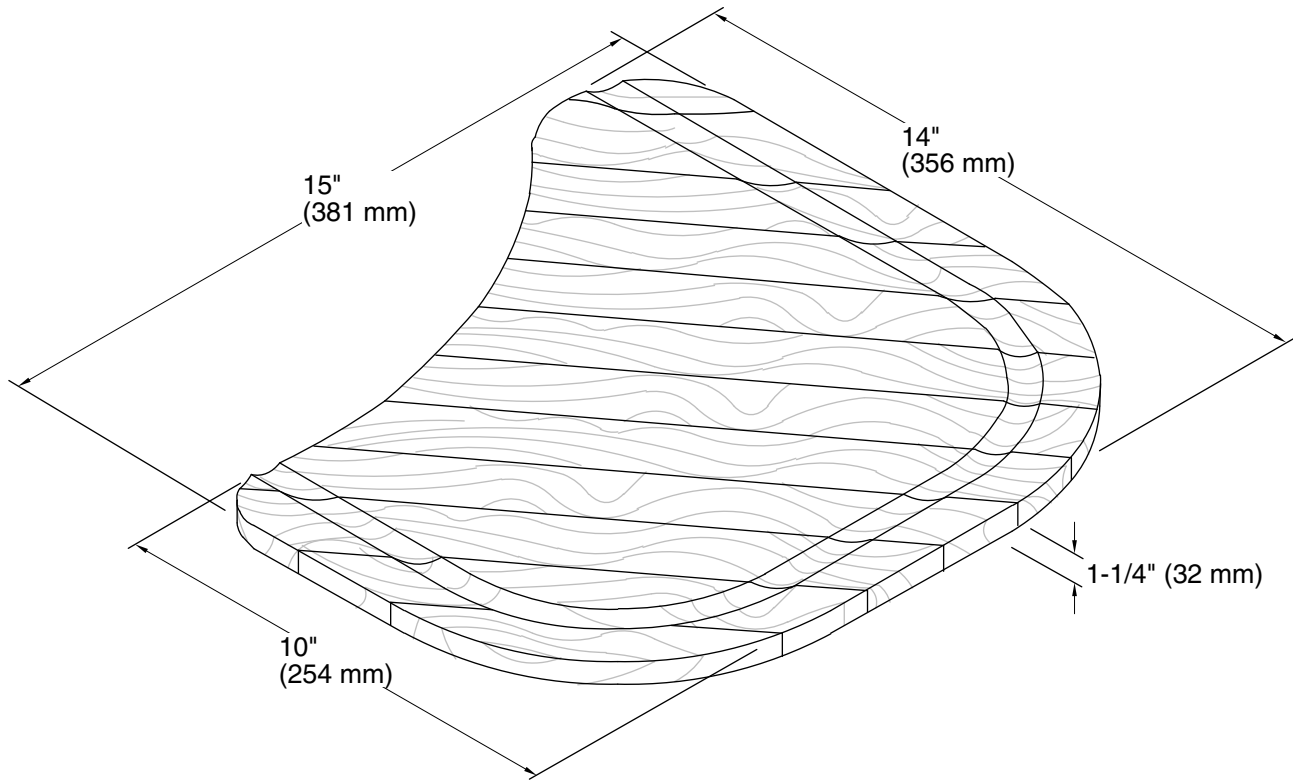

Technical Information

All product dimensions are nominal.

Material: Wood